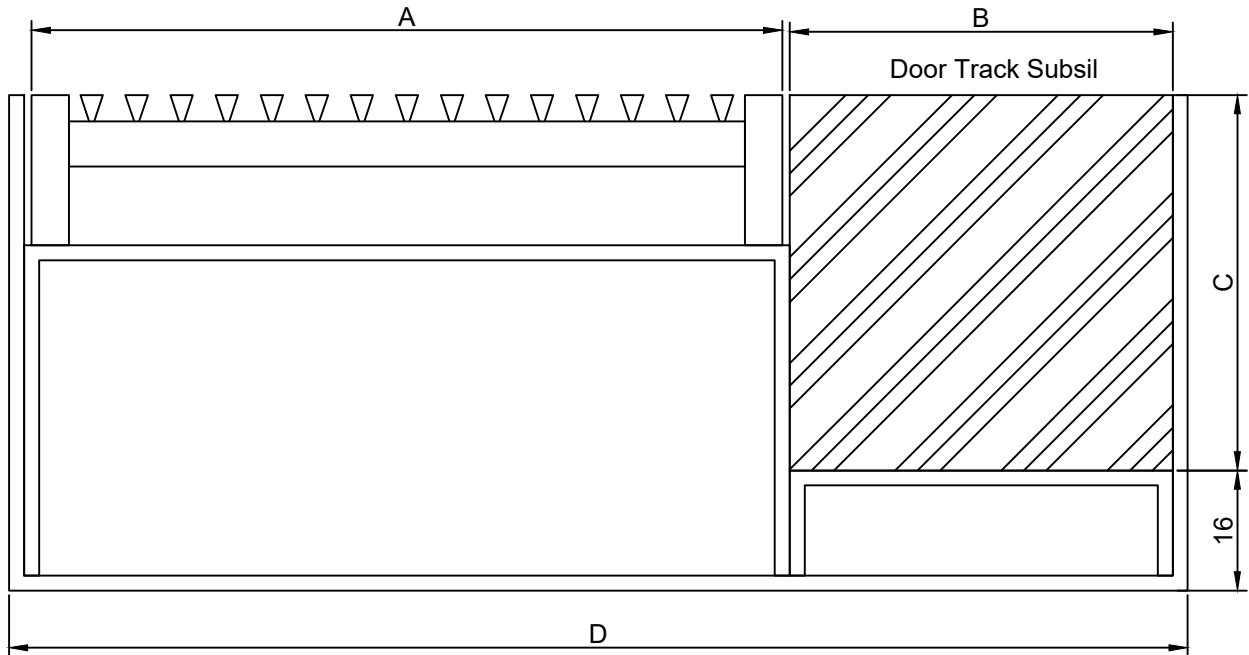

SPS Heel-Friendly Door Track Threshold Drain System

Specification codes:
SSDTCUST - SPS Custom Door Track
System

- 316SS Channel & Grate
- Fully customizable
- Outlet can be supplied loose or in a requested position
- Fully encased channel for subsil & grate

Door Track Order
Requirements:

	A	B	C	D
Single	<ul style="list-style-type: none"> • 50mm • 75mm • 100mm 	_____	_____	_____
Double	<ul style="list-style-type: none"> • 50mm • 75mm • 100mm 	_____	_____	_____
Triple	<ul style="list-style-type: none"> • 50mm • 75mm • 100mm 	_____	_____	_____